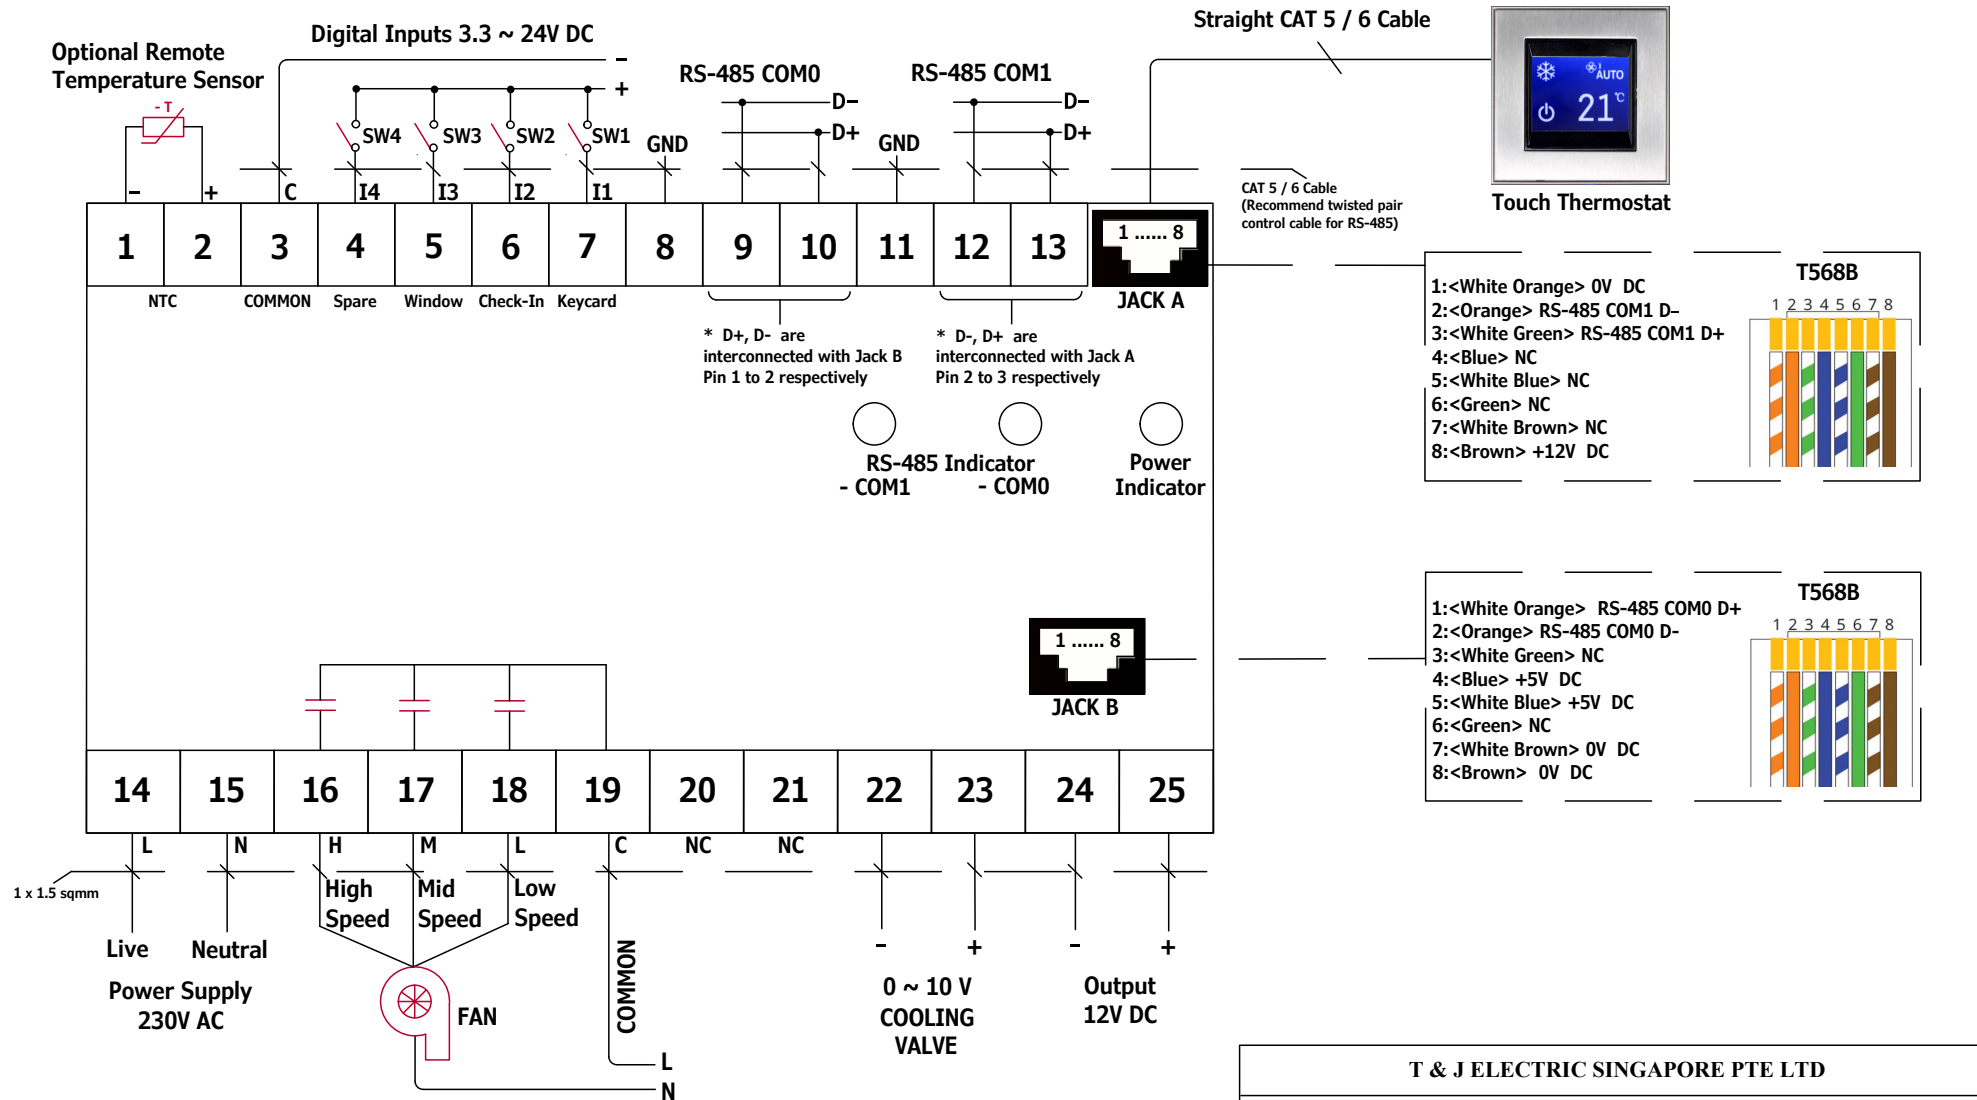

DL-B33C Wiring Diagram

Note: (1) NC – No Connection
 (2) -||- Single-Pole Single-Throw Relay, Normally-Open (SPST-NO)

T & J ELECTRIC SINGAPORE PTE LTD			
DL-B33C ANALOGUE FCU CONTROLLER WIRING CONNECTION			
Draw by:	Lee	Date :	7/6/2017
Checked by:		Rev :	V1.1
Drawing No :	01/02		
Drawing title :	T&J DL-B33C ANALOGUE FCU CONTROLLER		

Sample Connection of Digital Inputs

Note: (1) NC – No Connection
 (2) -|- Single-Pole Single-Throw Relay, Normally-Open (SPST-NO)

T & J ELECTRIC SINGAPORE PTE LTD			
DL-B33C ANALOGUE FCU CONTROLLER WIRING CONNECTION			
Draw by:	Lee	Date :	7/6/2017
Checked by:		Rev :	V1.1
Drawing No :	02/02		
Drawing title :	T&J DL-B33C ANALOGUE FCU CONTROLLER		