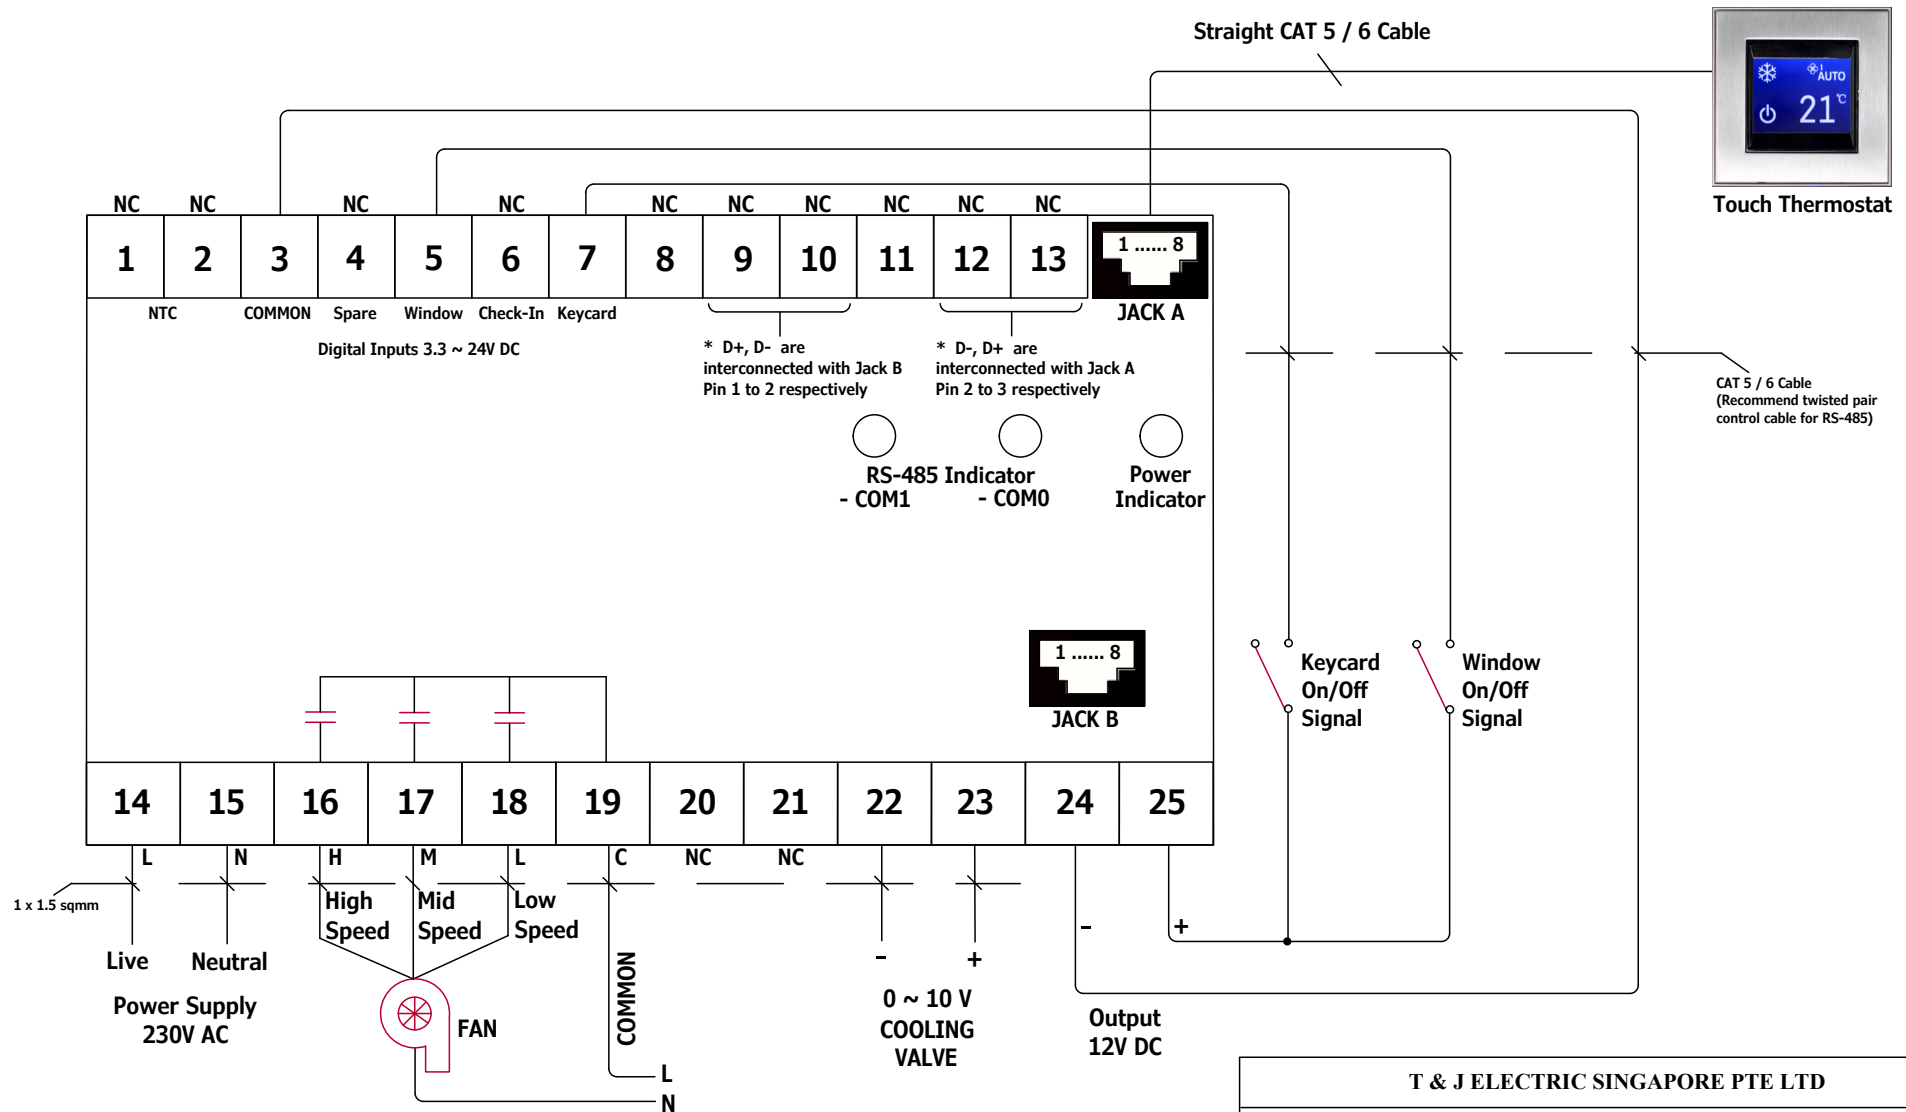

DL-B33C Wiring Diagram

Note: (1) NC – No Connection
 (2) -||- Single-Pole Single-Throw Relay, Normally-Open (SPST-NO)

T & J ELECTRIC SINGAPORE PTE LTD			
DL-B33C ANALOGUE FCU CONTROLLER WIRING CONNECTION			
Draw by:	Lee	Date :	7/6/2017
Checked by:		Rev :	V1.1
Drawing No :	01/02		
Drawing title :	T&J DL-B33C ANALOGUE FCU CONTROLLER		

Sample Connection of Digital Inputs

Note: (1) NC – No Connection
 (2) -|- Single-Pole Single-Throw Relay, Normally-Open (SPST-NO)

T & J ELECTRIC SINGAPORE PTE LTD			
DL-B33C ANALOGUE FCU CONTROLLER WIRING CONNECTION			
Draw by:	Lee	Date :	7/6/2017
Checked by:		Rev :	V1.1
Drawing No :	02/02		
Drawing title :	T&J DL-B33C ANALOGUE FCU CONTROLLER		